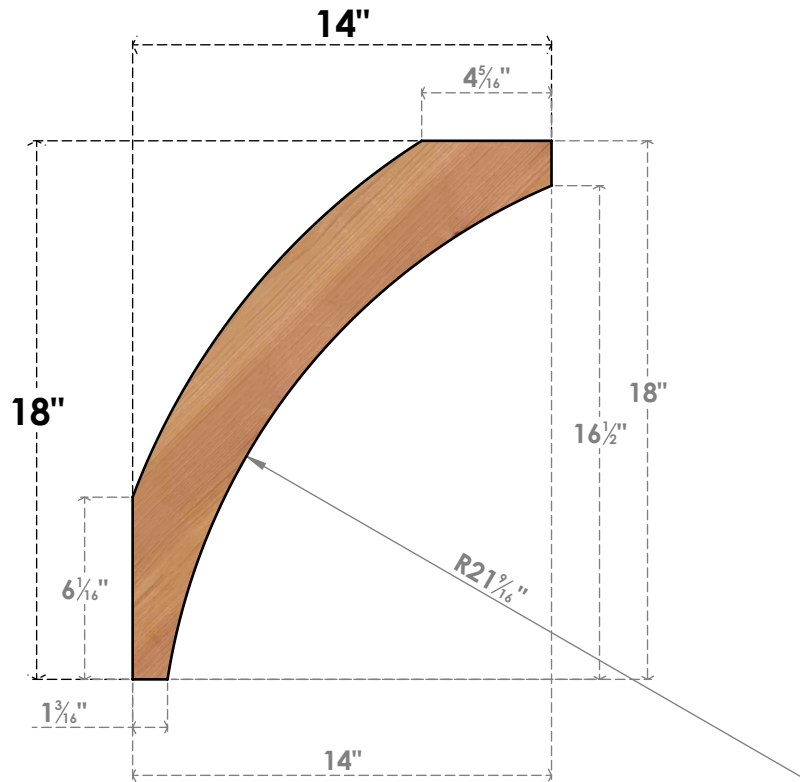

BRC06X14X18THR00SWR

5 1/2"W X 14"D X 18"H THORTON SMOOTH BRACE, WESTERN RED CEDAR

SIDE

FRONT

EKENA MILLWORK
 2300 WEST MAIN ST.
 CLARKSVILLE, TX 75426
 TOLL FREE: 866-607-0453
 WWW.EKENAMILLWORK.COM

NOTES

1. INSTALLATION TO BE COMPLETED IN ACCORDANCE WITH MANUFACTURER'S SPECIFICATIONS.
2. DRAWING MAY NOT BE TO SCALE
3. THIS DRAWING IS INTENDED FOR DESIGN AND PLANNING PURPOSES ONLY.
4. ALL INFORMATION CONTAINED HEREIN WAS CURRENT AT THE TIME OF DEVELOPMENT BUT MUST BE REVIEWED AND APPROVED BY THE PRODUCT MANUFACTURER TO BE CONSIDERED ACCURATE.
5. PRODUCTS ARE NOT KILN DRIED. THIS ITEM IS UNIQUE AND WILL CONTAIN THE NATURAL VARIATIONS THAT THE WOOD SPECIES OFFERS. THIS MAY RESULT IN VARIATIONS UP TO 1/4"